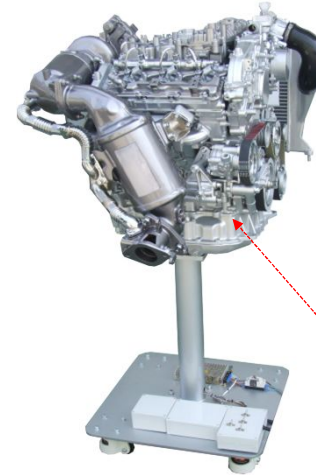

✓ Preceding Technology Exhibits

S-Engine Section LED Model

01. HYUNDAI KIA Motors

✓ Engine restoration works

T : +82-53-854-2400 F : +82-53-854-2406

www.dsg3.com

02. GM DAEWOO

02. GM DAEWOO