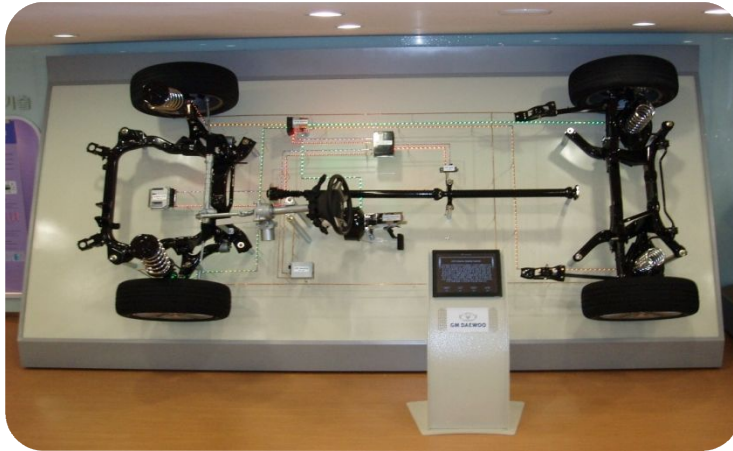

✓ GM DAEWOO Exhibition Hall (Showroom) - Whole image

T : +82-53-854-2400 F : +82-53-854-2406

www.dsg3.com

02. GM DAEWOO

- Detail images

02. GM DAEWOO

- Detail images

T : +82-53-854-2400 F : +82-53-854-2406