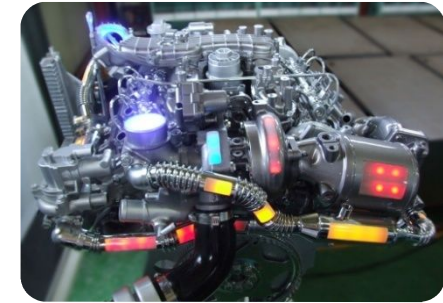

✓ Preceding Technology Exhibits

S-Engine Section LED Model

01. HYUNDAI KIA Motors

✓ Engine restoration works

T : +82-53-854-2400 F : +82-53-854-2406

www.dsg3.com

02. GM DAEWOO

02. GM DAEWOO