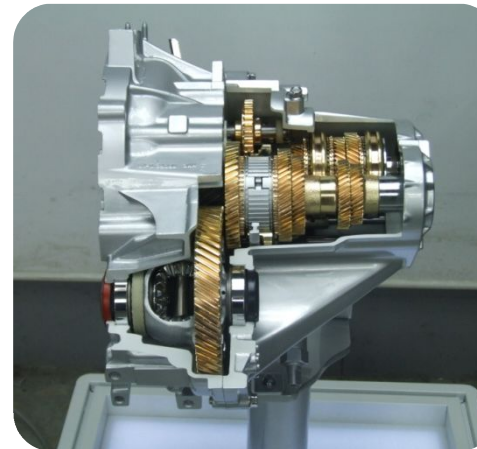

AVANTE 5 Speed Manual Transmission