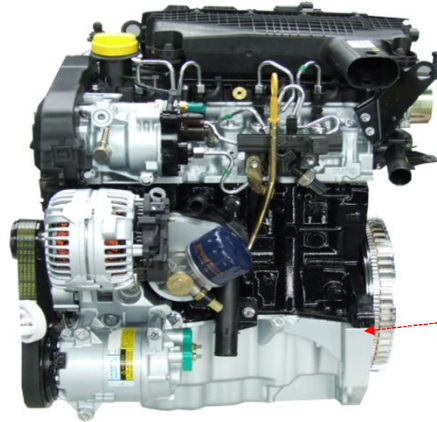

03. Renault Samsung Motors

SM3 Diesel Engine