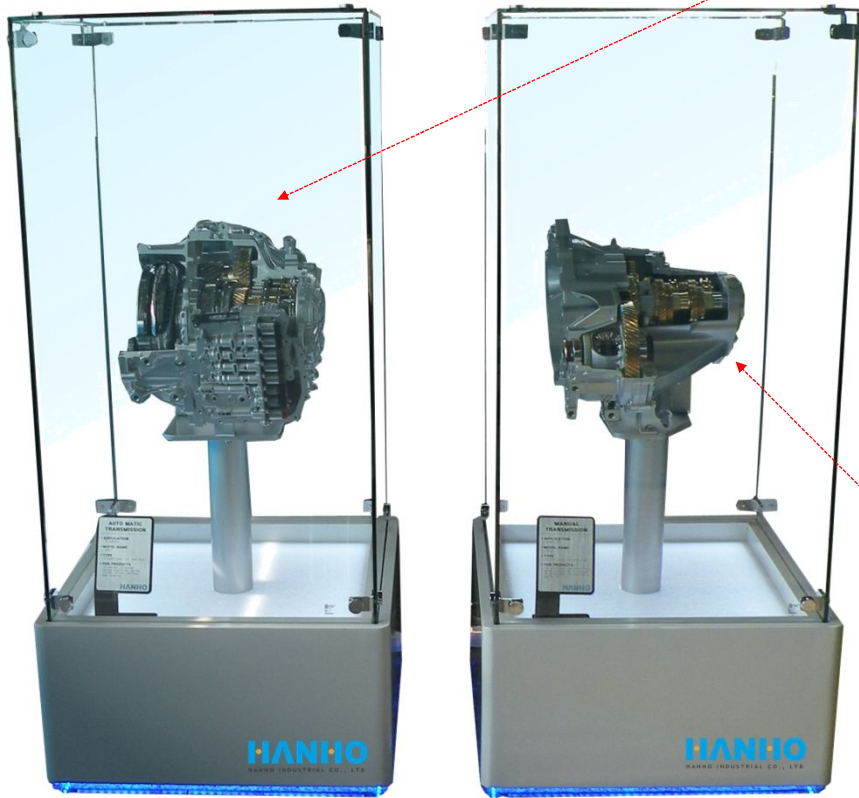

05. Other automotive related companies

✓ Transmission exhibits of Hanho Industrial Co.,Ltd.

YF SONATA 6 Speed Automatic Transmission